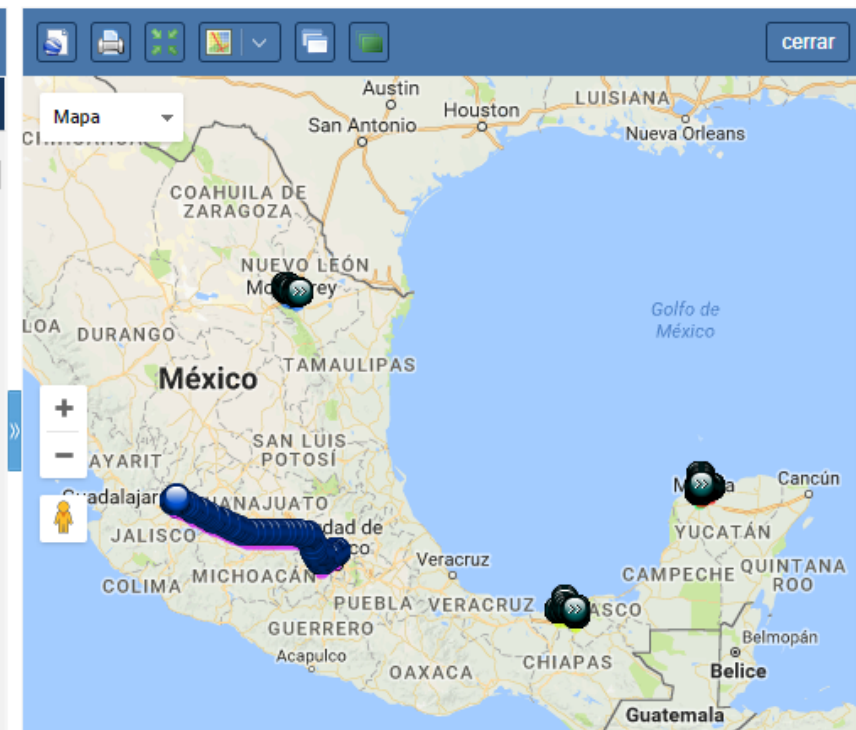

cerrar

CENTRO DE SOLUCIONES
INALÁMBRICAS

mastrack

MASTRACK WEB – Reporte de eventos

Disponible en

Reporte de Eventos

Alias	Velocidad (Km/h)	Latitud	Longitud	Evento
March Merida				
March Merida	0	20.9899	-89.69649	Autorreporte ON(432)
March Merida	18	20.994415	-89.70441	Autorreporte ON(432)
March Merida	56	21.003174	-89.71655	Autorreporte ON(432)
March Merida	0	21.005283	-89.717995	Autorreporte ON(432)
March Merida	0	21.005283	-89.717995	Autorreporte ON(432)
March Merida	11	20.9929	-89.71083	Autorreporte ON(432)
March Merida	52	20.983912	-89.70384	Autorreporte ON(432)
March Merida	61	20.944078	-89.69938	Autorreporte ON(432)
March Merida	2	20.9503	-89.687935	Autorreporte ON(432)
March Merida	25	20.949472	-89.68938	Autorreporte ON(432)
March Merida	77	20.954552	-89.69974	Autorreporte ON(432)
March Merida	85	20.985703	-89.679535	Autorreporte ON(432)
March Merida	75	21.016594	-89.66185	Autorreporte ON(432)

Mapa

cerrar

México

Mapa showing Mexico with location markers for various cities including Monterrey, Ciudad de México, and Merida. The map includes state names like COAHUILA DE ZARAGOZA, NUEVO LEÓN, DURANGO, TAMAULIPAS, SAN LUIS POTOSÍ, GUANAJUATO, JALISCO, COLIMA, MICHOACÁN, GUERRERO, OAXACA, CHIAPAS, VERACRUZ, TAMAULIPAS, CAMPECHE, YUCATÁN, and QUINTANA ROO. Major cities like Austin, Houston, San Antonio, Nueva Orleans, and Cancún are also visible.